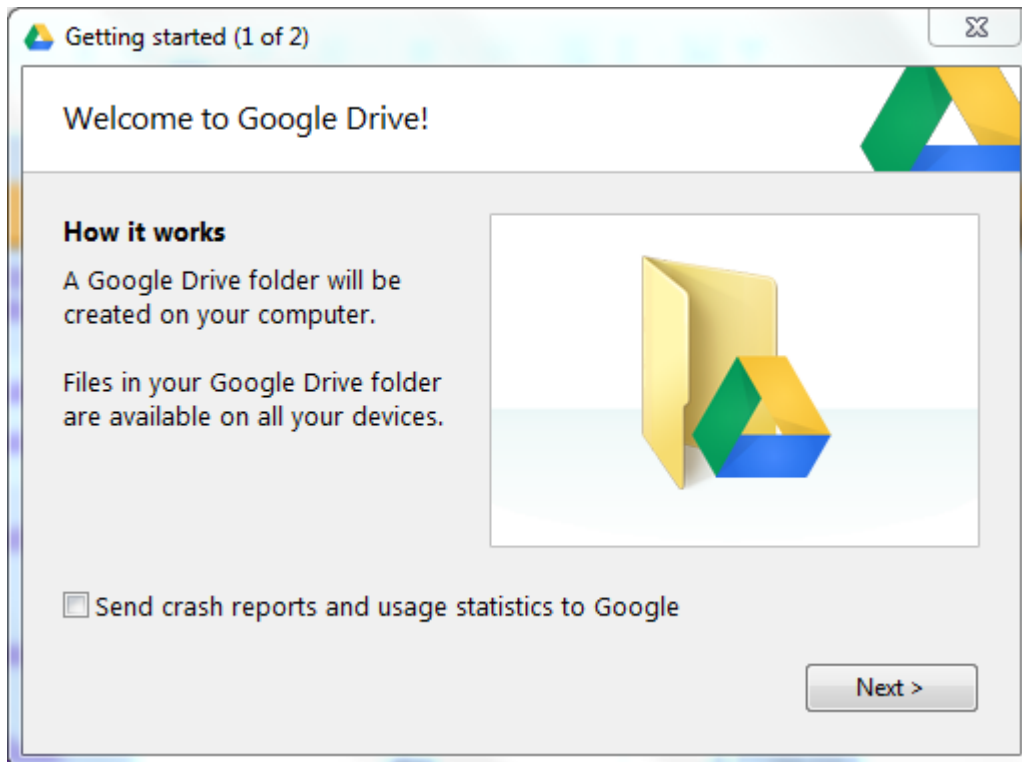

Use Google Drive offline

Open Google Drive on your web browser at <http://drive.google.com>. On the left-hand menu, click on the last link, "Download Google Drive."

▶ My Drive

▶ Shared with me

Starred

Recent

More ▾

Download Google Drive

Once you have installed Google Drive for PC, you will be presented with a short walkthrough of Google Drive's features.

On the second screen, you have the option to alter your sync settings by clicking on "Advanced Setup."