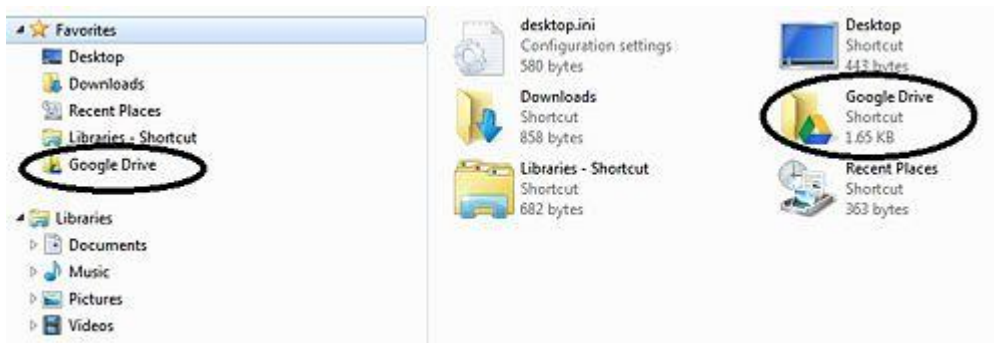

Google Drive shortcuts

To upload any file to Google Drive, just copy the file and paste it into the Google Drive folder.

Google Drive will automatically sync the file to Google's servers, so you can access that file from any Internet-enabled device logged into your Google account.

If there is a tick mark in the icon of the folder or the file that you are uploading, it means that the file has been successfully uploaded. If not, either the file is still getting uploaded or the upload failed.