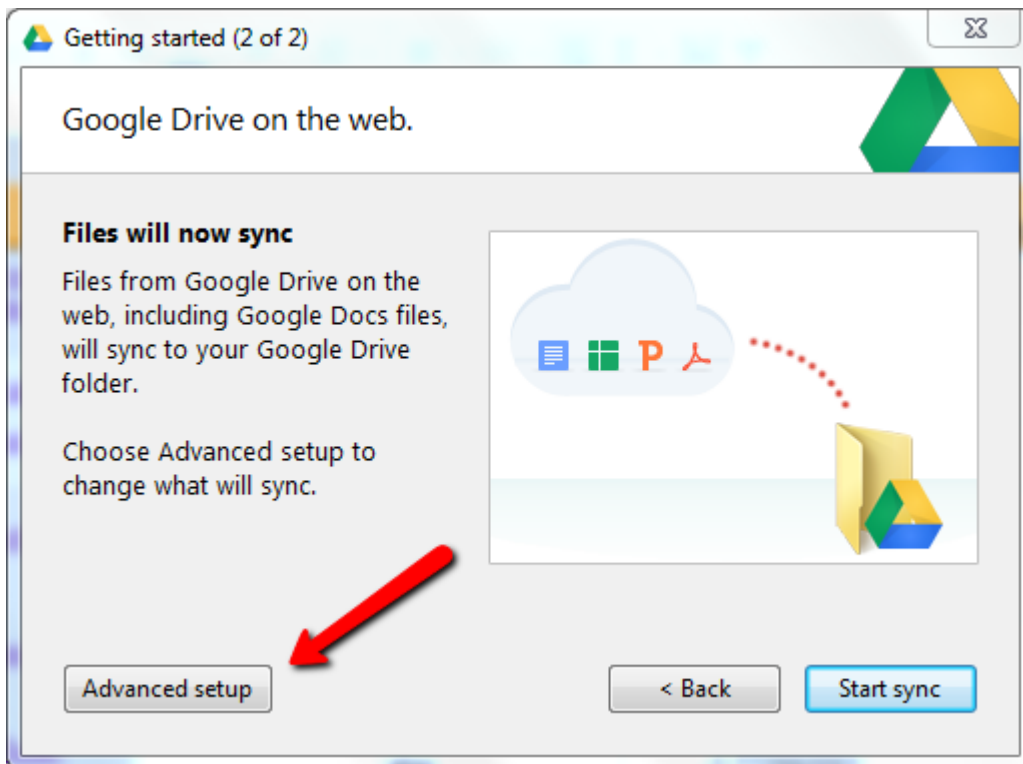

More ▾

Download Google Drive

Once you have installed Google Drive for PC, you will be presented with a short walkthrough of Google Drive's features.

On the second screen, you have the option to alter your sync settings by clicking on "Advanced Setup."